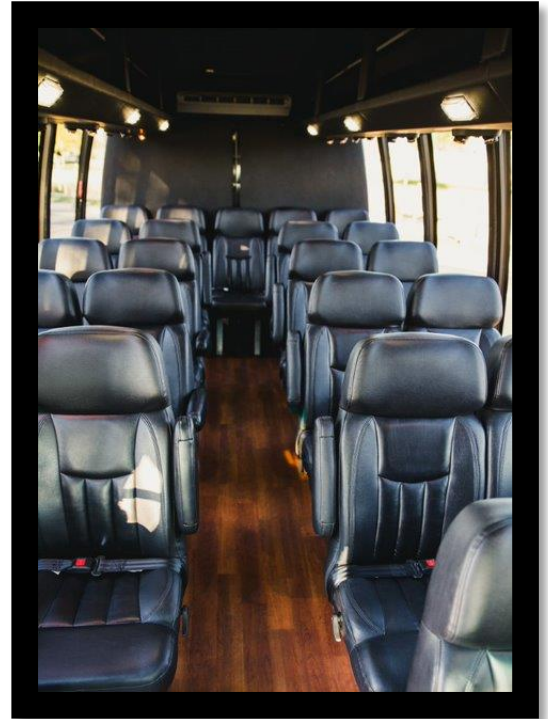

It's Dunn Golf

Dunn Transportation Golf

Dunn Transportation provides turn-key transportation for your golf group. Our beautiful executive coach pictured above accommodates up to 6 foursomes with clubs, leather, TV/DVD and crazy good AC.