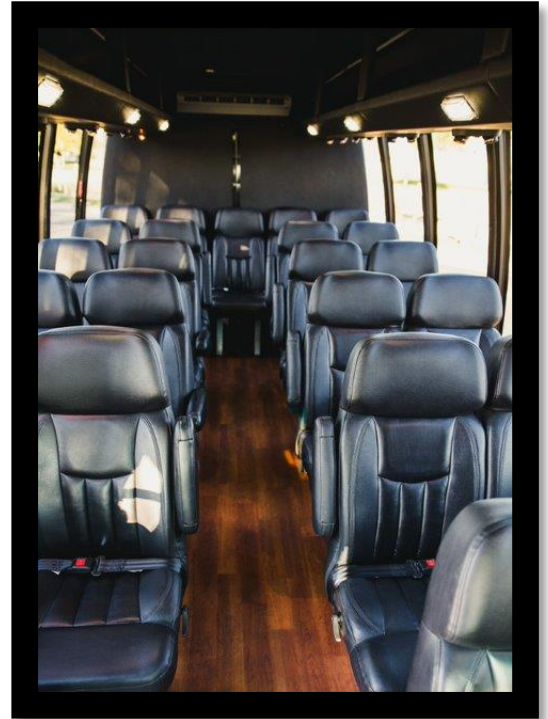

It's Dunn Golf

Dunn Transportation Golf

Dunn Transportation provides turn-key transportation for your golf group. Our beautiful executive coach pictured above accommodates up to 6 foursomes with clubs, leather, TV/DVD and crazy good AC.